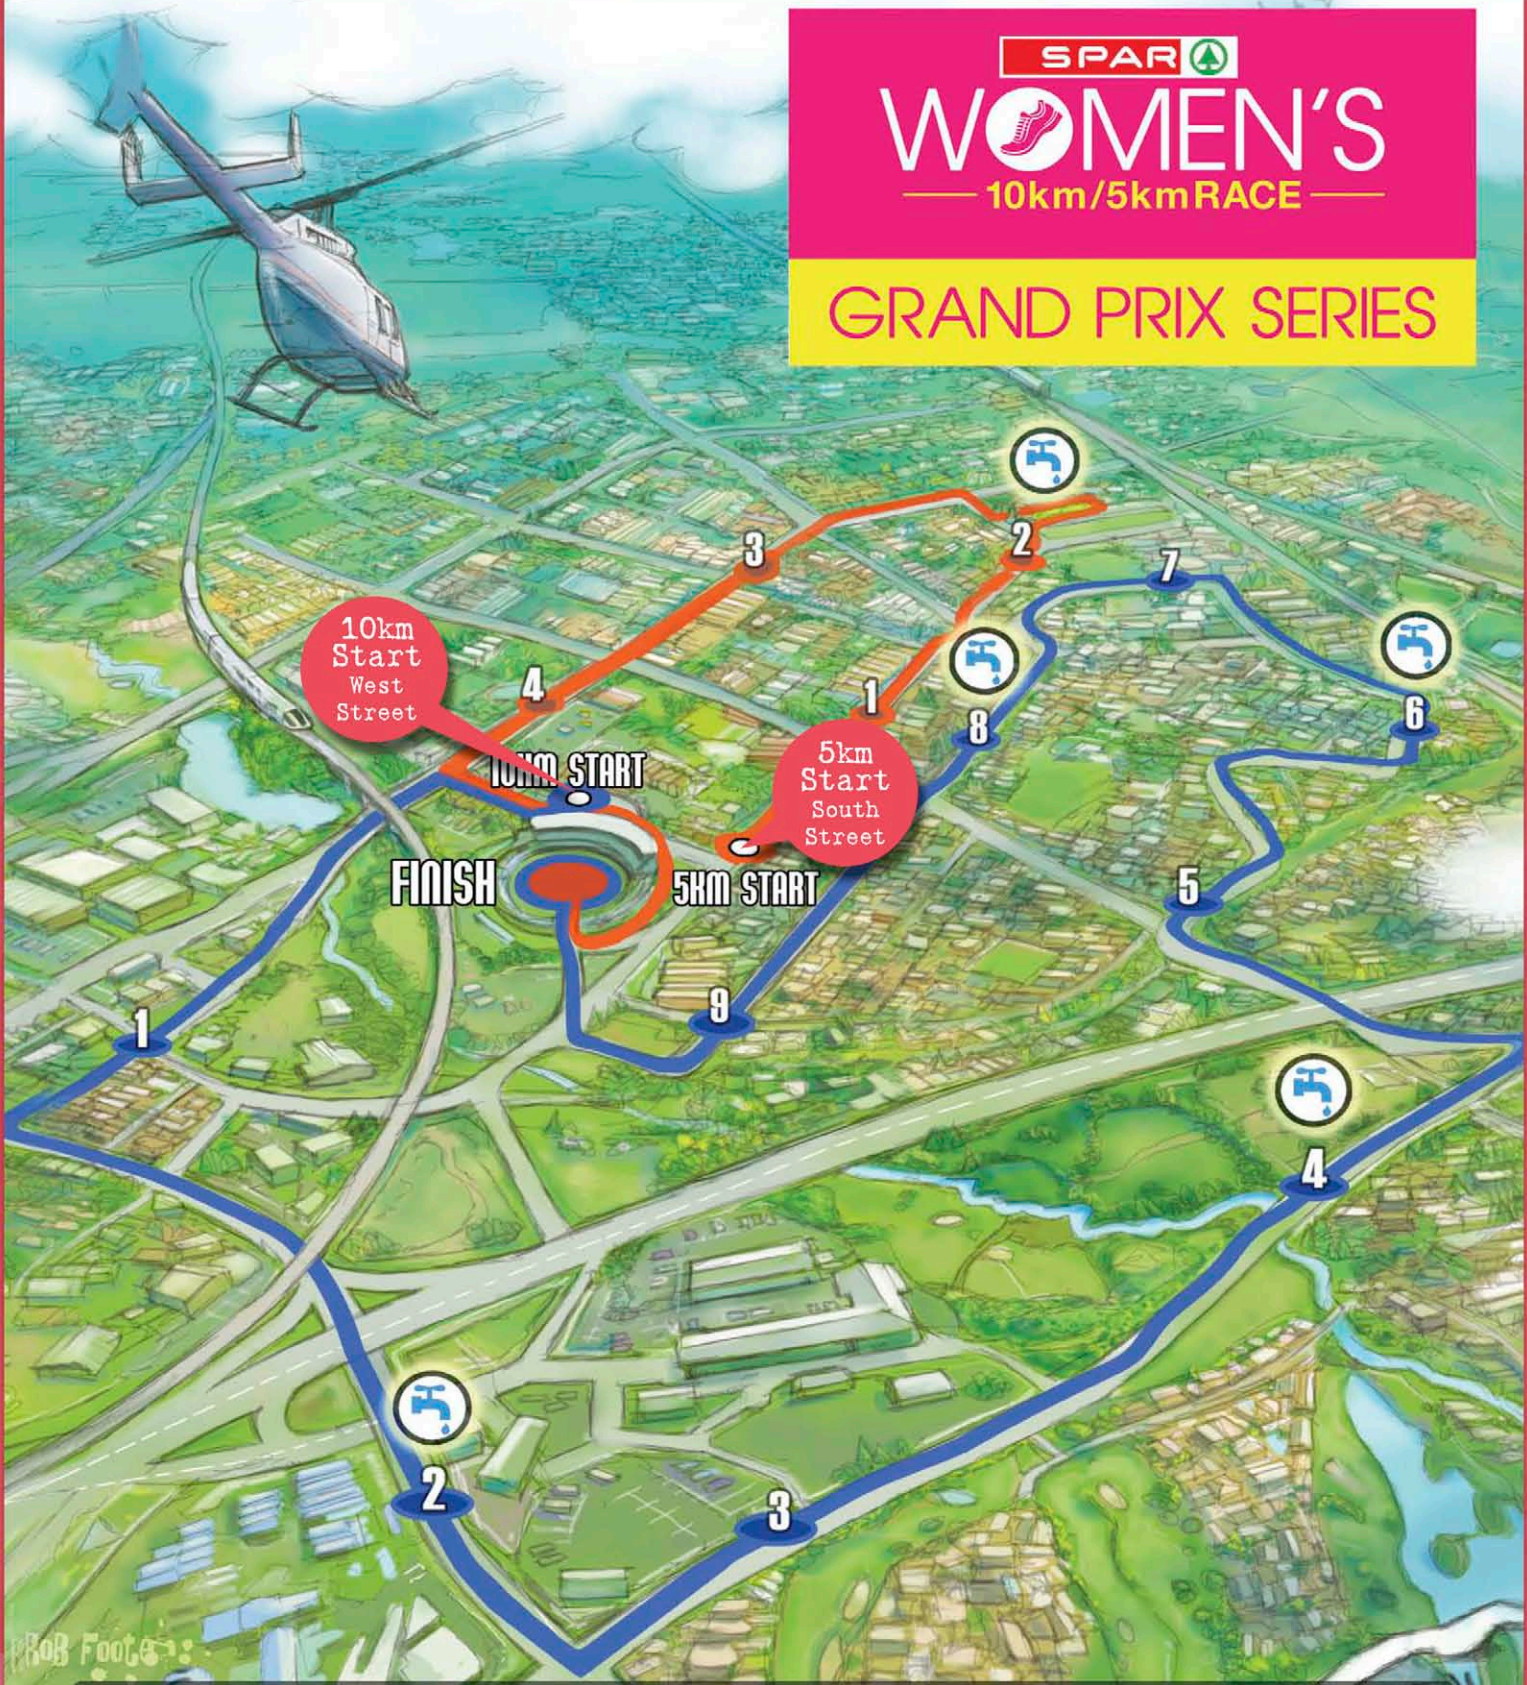

SPAR

WOMEN'S 10km/5km RACE

GRAND PRIX SERIES

Bob Footers

2017 Pretoria SPAR Women's Challenge
Route Map